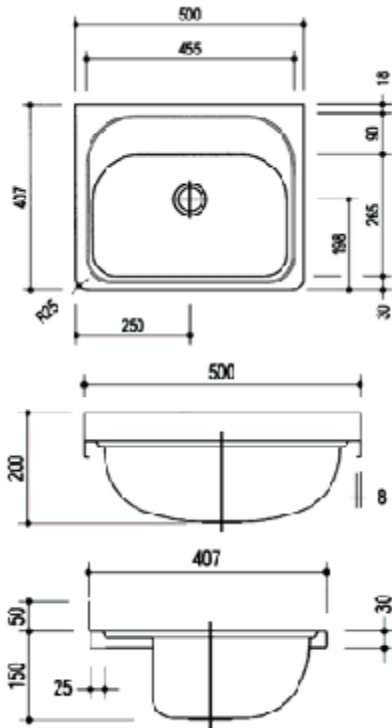

## Hand Basin

Think **SAFETY**  
first - ONLY our  
products have  
radius fascias.

CODE: SBM01

- Popular wall mounted design.
- High quality finish.
- Curved fascia for improved safety - no sharp corners.
- Galvanised brackets available.
- 0, 1, 2 or 3 tap holes supplied as requested.
- Plug and waste supplied as requested.
- 40mm standard waste.
- 50mm high splashback.