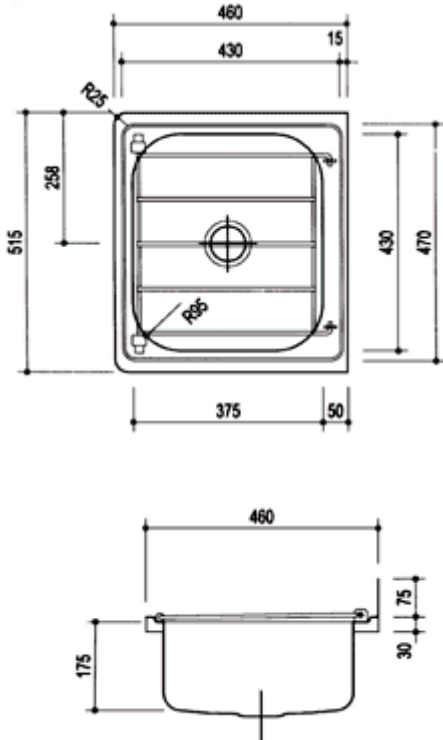

ITB Sales

'Quality products @ exceptional prices'

Cleaners' Sink

CODE: M20

- High quality finish.
- Curved fascia for improved safety – no sharp corners.
- Complete with hinged grate.
- Available with either wall mounted brackets or legs with adjustable feet.
- 75mm splashback.
- 50mm standard waste.

Think **SAFETY**
first – **ONLY** our
products have
radius fascias.

ITB Sales
PO Box 3029

Robina T.C. Queensland Australia 4230

Phone: (Intl +61 7) (07) 3804 7565

Fax: (Intl: +61 7) (07) 3804 7365

Website: <http://www.itb.com.au>

Email: info@itb.com.au

In line with ITB Sales continuous improvement policy, we reserve the right to revise our product specifications without prior notice.