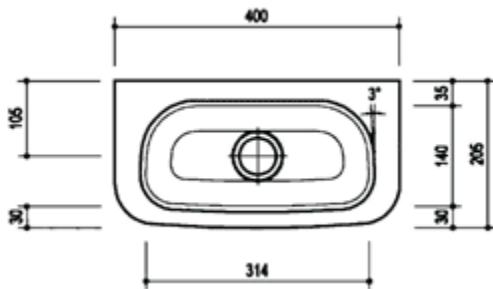

ITB Sales

'Quality products @ exceptional prices'

Hand Basin

Compact Hand Basin

CODE: CBM02

- Innovative compact design.
- High quality finish.
- Curved fascia for improved safety – no sharp corners.
- Complete with galvanised brackets.
- 0, 1 or 2 tap holes supplied as requested.
- 40mm standard waste.
- 40mm high splashback.