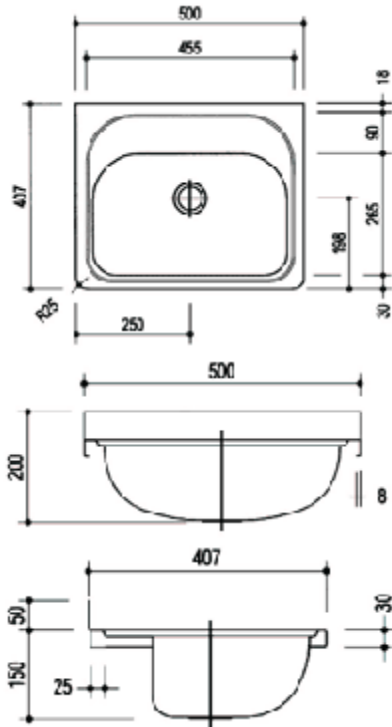

ITB Sales

'Quality products @ exceptional prices'

Hand Basin

Think **SAFETY**
first - **ONLY** our
products have
radius fascias.

CODE: SBM01

- Popular wall mounted design.
- High quality finish.
- Curved fascia for improved safety - no sharp corners.
- Galvanised brackets available.
- 0, 1, 2 or 3 tap holes supplied as requested.
- Plug and waste supplied as requested.
- 40mm standard waste.
- 50mm high splashback.